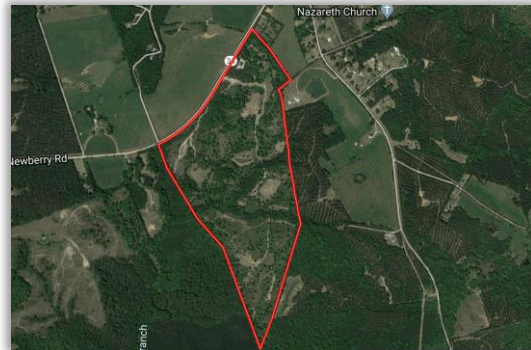

127.3± Acres

8213 Newberry Road, Winnsboro, SC

Fairfield County

Price Reduced

\$775,000

- 🌳 TM# 103-00-00-056-000
- 🌳 Cabin and Farmhouse
- 🌳 Miles of Roads & Trails Throughout
- 🌳 Over 10 Large Food Plots Ready to Hunt
- 🌳 Blueberry Bushes and Fruit Trees
- 🌳 Pond Stocked with Bream and Bass